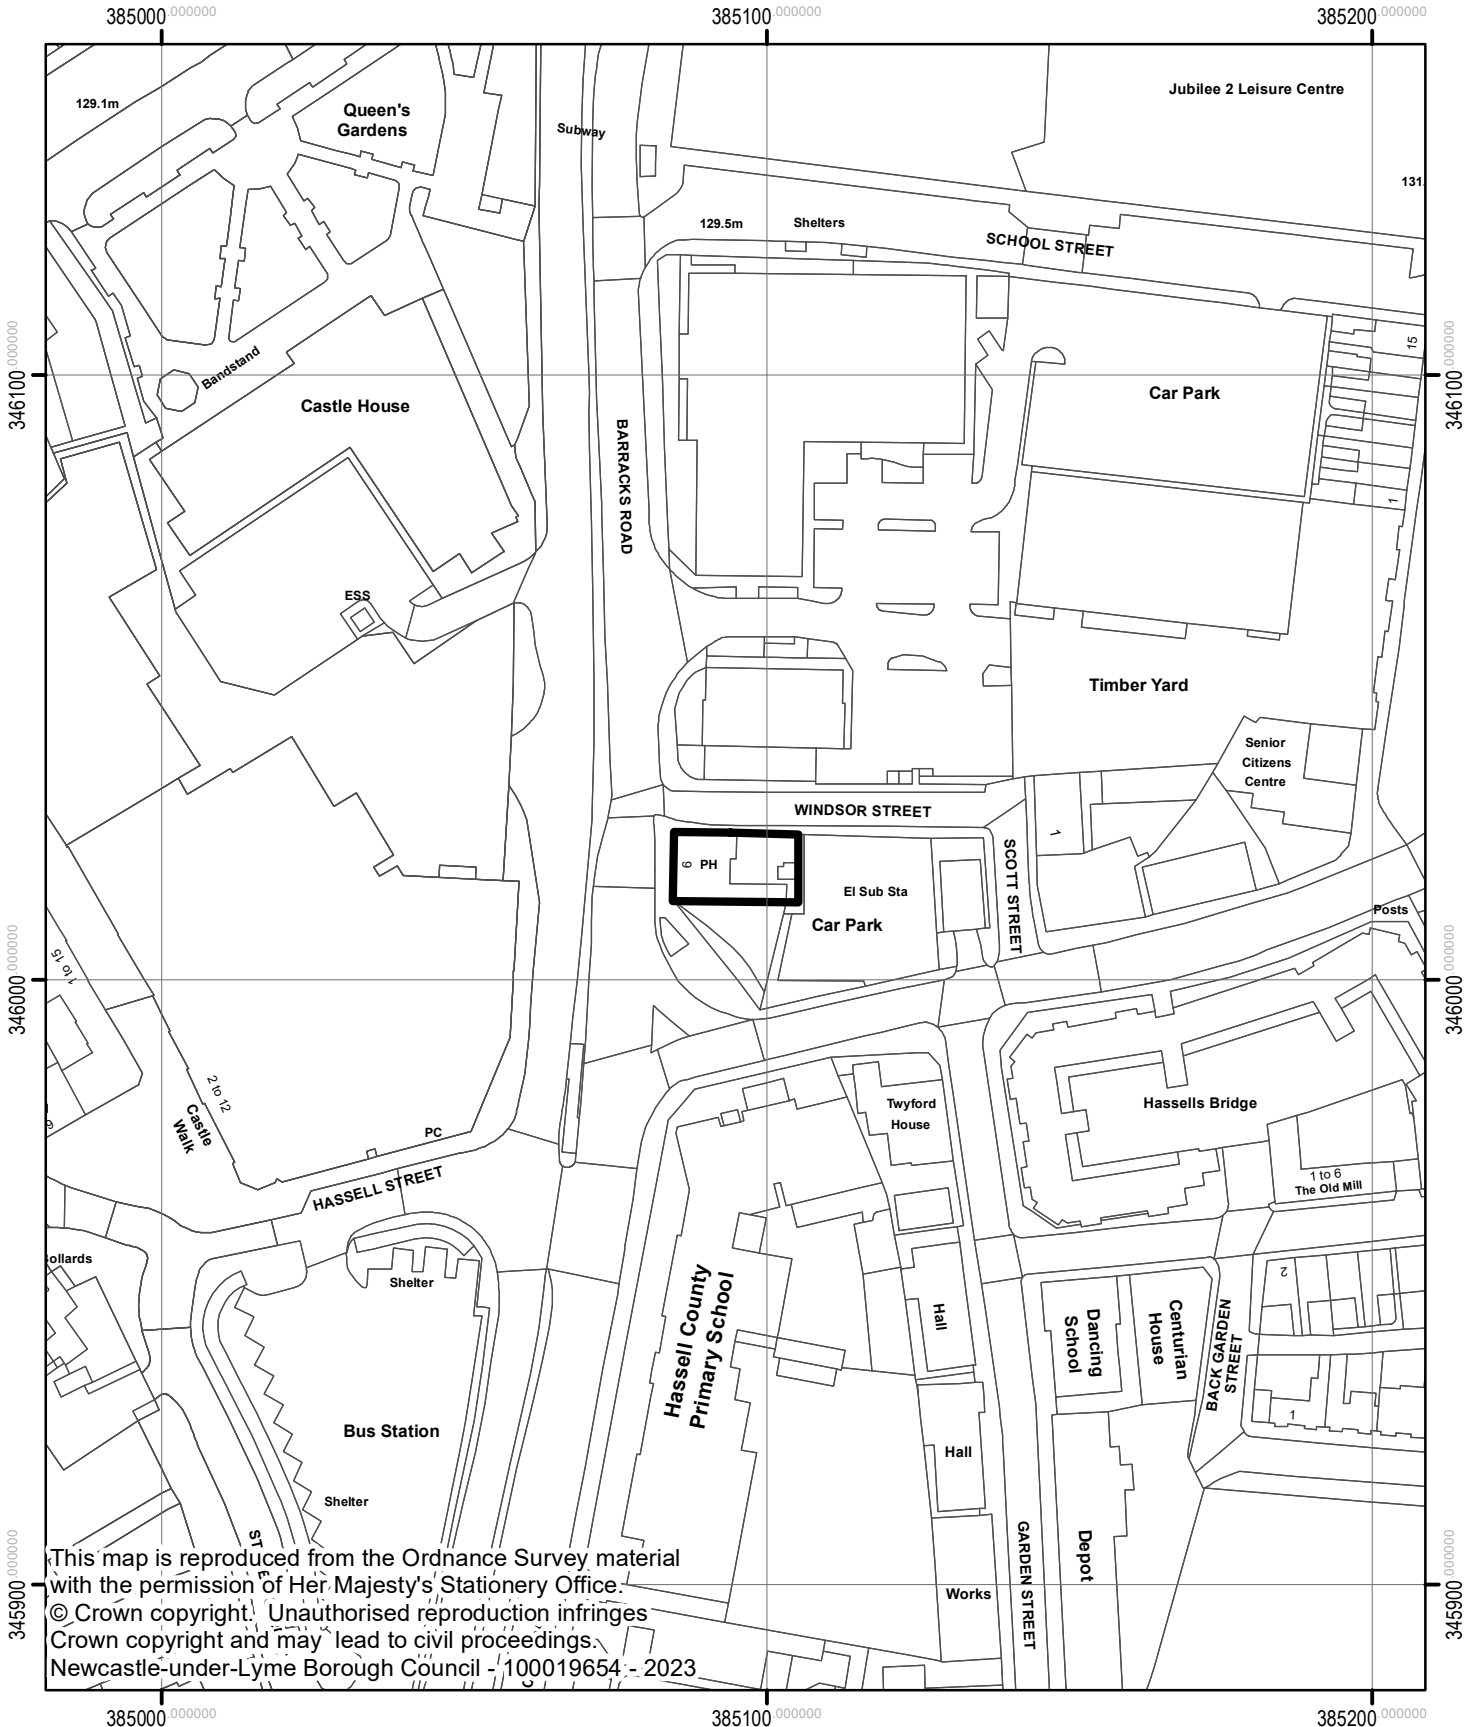

23/00184/FUL
 Jolly Potters Inn
 9 Barracks Road
 Newcastle

This map is reproduced from the Ordnance Survey material with the permission of Her Majesty's Stationery Office. © Crown copyright. Unauthorised reproduction infringes Crown copyright and may lead to civil proceedings. Newcastle-under-Lyme Borough Council - 100019654 - 2023